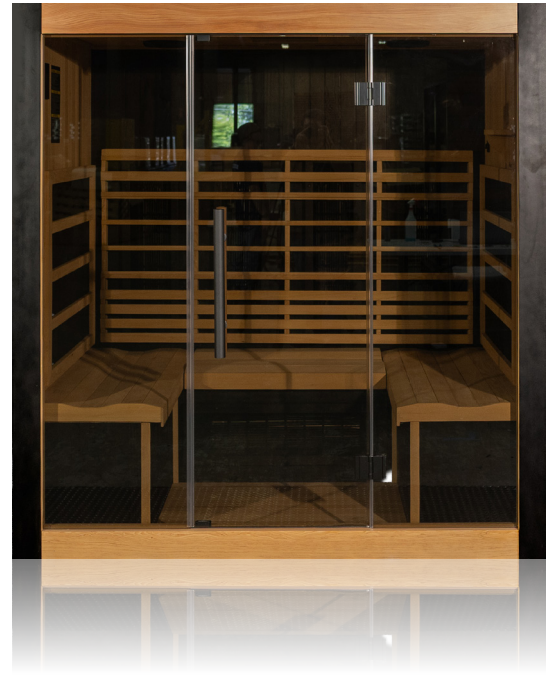

FEATURES

- Solo infrared therapy retreat in a compact footprint
- UL-listed Full Spectrum infrared heating - near, mid, and far
- Reaches 170°F in less than 1 hour
- 120v 15-amp plug-in for versatile placement
- Medical-grade red light therapy
- Full glass front provides a sleek, open look
- Black waxed accents throughout for a stunning contrast
- Chromatherapy LED lighting inside and out
- Certified Canadian Hemlock floor, walls and ceiling
- Bluetooth speakers for immersive sound experience

Flooring: Duckboard

Dimensions (approx.):

W: 37" x D: 38" x H: 75"

Heater and Control Options:

Wi-Fi Controls

FEATURES

- Luxurious contemporary 2-person infrared sanctuary
- UL-listed Full Spectrum infrared heating - near, mid, and far
- Reaches 170°F in less than 1 hour
- 120v. 15-amp plug-in for versatile placement
- Medical-grade red light therapy
- Full glass front provides a sleek, open look
- Black waxed accents throughout for a stunning contrast
- Chromatherapy LED lighting inside and out
- Certified Canadian Hemlock floor, walls and ceiling
- Bluetooth speakers for immersive sound experience

Flooring: Hemlock

Dimensions (approx.):

W: 71" x D: 45" x H: 75"

Heater and Control Options:

Wi-Fi Controls

FEATURES

- Spacious 4-person Therma sauna featuring an ergonomic horseshoe layout
- UL-listed Full Spectrum infrared heating - near, mid, and far
- Reaches 170°F in less than 1 hour
- Medical-grade red light therapy
- Full glass front provides a sleek, open look
- Black waxed accents throughout for a stunning contrast
- Chromatherapy LED lighting inside and out
- Certified Canadian Hemlock floor, walls and ceiling
- Bluetooth speakers for immersive sound experience