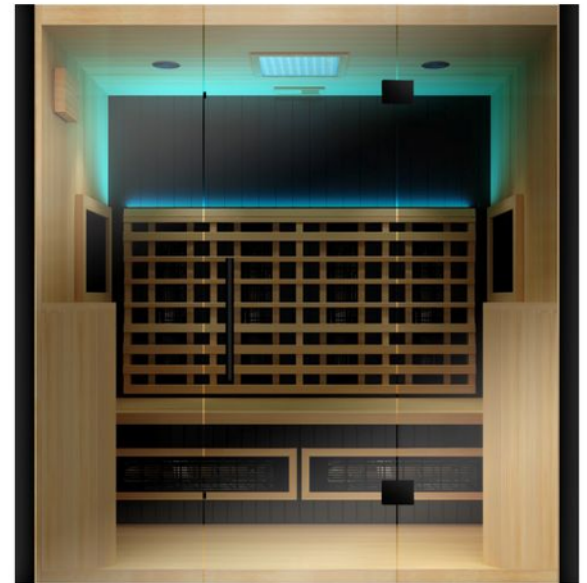

Flooring: Duckboard

Dimensions (approx.):

W: 37" x D: 38" x H: 75"

Heater and Control Options:

Wi-Fi Controls

FEATURES

- Luxurious contemporary 2-person infrared sanctuary
- UL-listed Full Spectrum infrared heating - near, mid, and far
- Reaches 170°F in less than 1 hour
- 120v. 15-amp plug-in for versatile placement
- Medical-grade red light therapy
- Full glass front provides a sleek, open look
- Black waxed accents throughout for a stunning contrast
- Chromatherapy LED lighting inside and out
- Certified Canadian Hemlock floor, walls and ceiling
- Bluetooth speakers for immersive sound experience

Lighting Placement: Ceiling,
backrest and towel bars

Flooring: Hemlock Floor Panel

Dimensions (approx.):

W: 48" x D: 42" x H: 75"

Heater and Control Options:

Wi-Fi Controls

FEATURES

- ③ Generously sized for three, or perfect for one to recline and unwind
- ③ UL-listed Full Spectrum infrared heating - near, mid, and far
- ③ Reaches 170°F in less than 1 hour
- ③ Medical-grade red light therapy
- ③ Full glass front provides a sleek, open look
- ③ Black waxed accents throughout for a stunning contrast
- ③ Chromatherapy LED lighting inside and out
- ③ Certified Canadian Hemlock floor, walls and ceiling
- ③ Bluetooth speakers for immersive sound experience

Flooring: Hemlock

Dimensions (approx.):

W: 71" x D: 45" x H: 75"

Heater and Control Options:

Wi-Fi Controls

FEATURES

- Spacious 4-person Therma sauna featuring an ergonomic horseshoe layout
- UL-listed Full Spectrum infrared heating - near, mid, and far
- Reaches 170°F in less than 1 hour
- Medical-grade red light therapy
- Full glass front provides a sleek, open look
- Black waxed accents throughout for a stunning contrast
- Chromatherapy LED lighting inside and out
- Certified Canadian Hemlock floor, walls and ceiling
- Bluetooth speakers for immersive sound experience